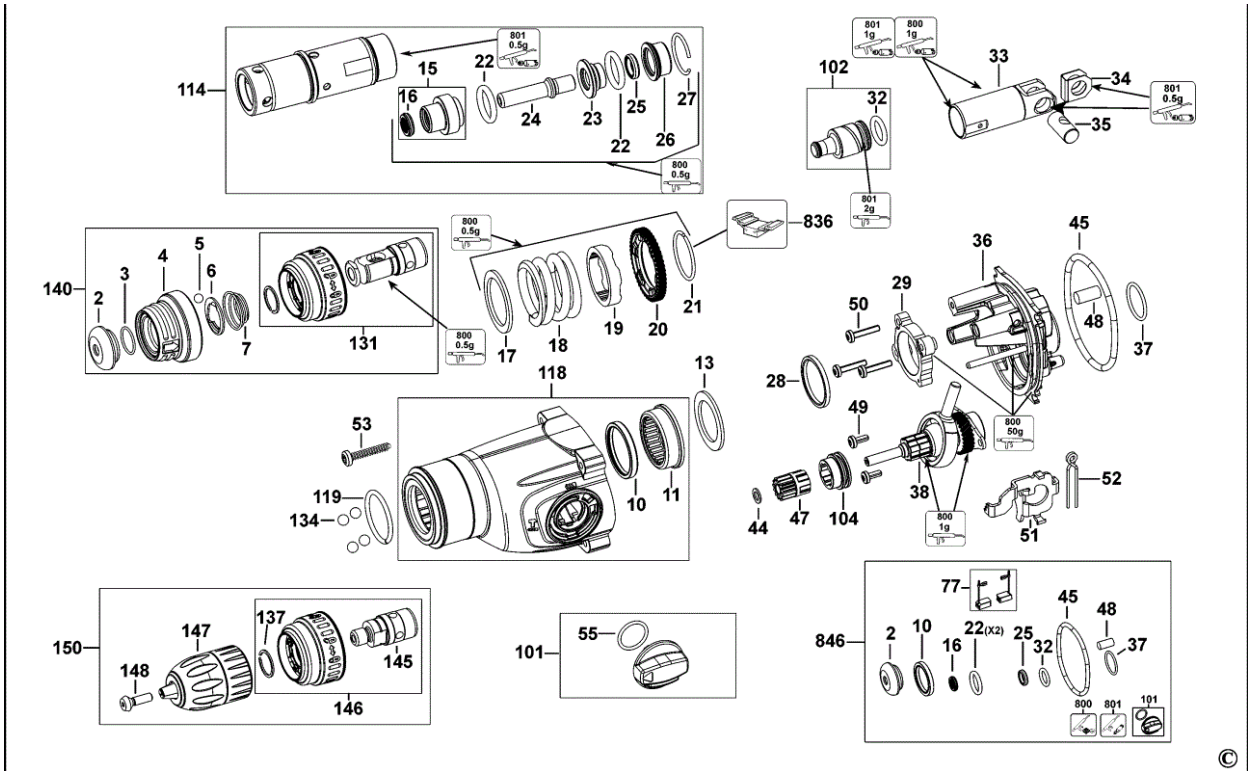

Part Lists & Sheme Rotary hammer SDS plus 800 W, DEWALT D25134R

Gear box:

Handle switch sa:

Part Lists & Sheme Rotary hammer SDS plus 800 W, DEWALT D25134R

Item No.	Product Number	Qty Per	Product Description	Type
1	N325879	1	SCREW	M4 X0.6 X 42
2	323489-00	1	CAP	
3	579212-00	1	RING	
4	N391370	1	TUBE	
5	583890-00	1	BALL 7MM	
6	578387-00	1	WASHER	
7	871690	1	SPRING	
9	330065-16	1	SCREW	M4 X 45 T20
10	577812-00	1	SEAL	
11	577813-00	1	BEARING NEEDLE	
13	577814-00	1	WASHER	
15	584423-01	1	BEARING & SEAL	
16	577139-00	1	SEAL	
17	577814-00	1	WASHER	
18	N322087	1	SPRING	
19	N417736	1	LOCKING RING	
20	N417740	1	GEAR	48T
21	581836-00	1	LOCKING RING	
22	577135-00	1	O RING	19.5 x 3.5
23	577130-00	1	DAMPER	
24	N403105	1	BEAT PIECE	
25	580990-00	1	O RING	
26	N401306	1	WASHER	
27	N361759	1	CLIP	28.4 X 2MM DIA
28	N059509	1	WASHER	
29	N417747	1	BEARING	
32	579699-00	1	O RING	
33	N417751	1	PISTON	
34	N325040	1	WASHER	U
35	N325041	1	BEARING SPINDLE	
36	N417753	1	HOUSING	
37	N264673	1	O RING	22 X 2
38	N418018	1	INTERSHAFT SA	
44	1005844-00	1	WASHER	
45	N264672	1	O RING	64 X 4
47	N417860	1	GEAR	13T
48	1005812-00	1	FELT	
49	N445171	2	SCREW	M4 X 12