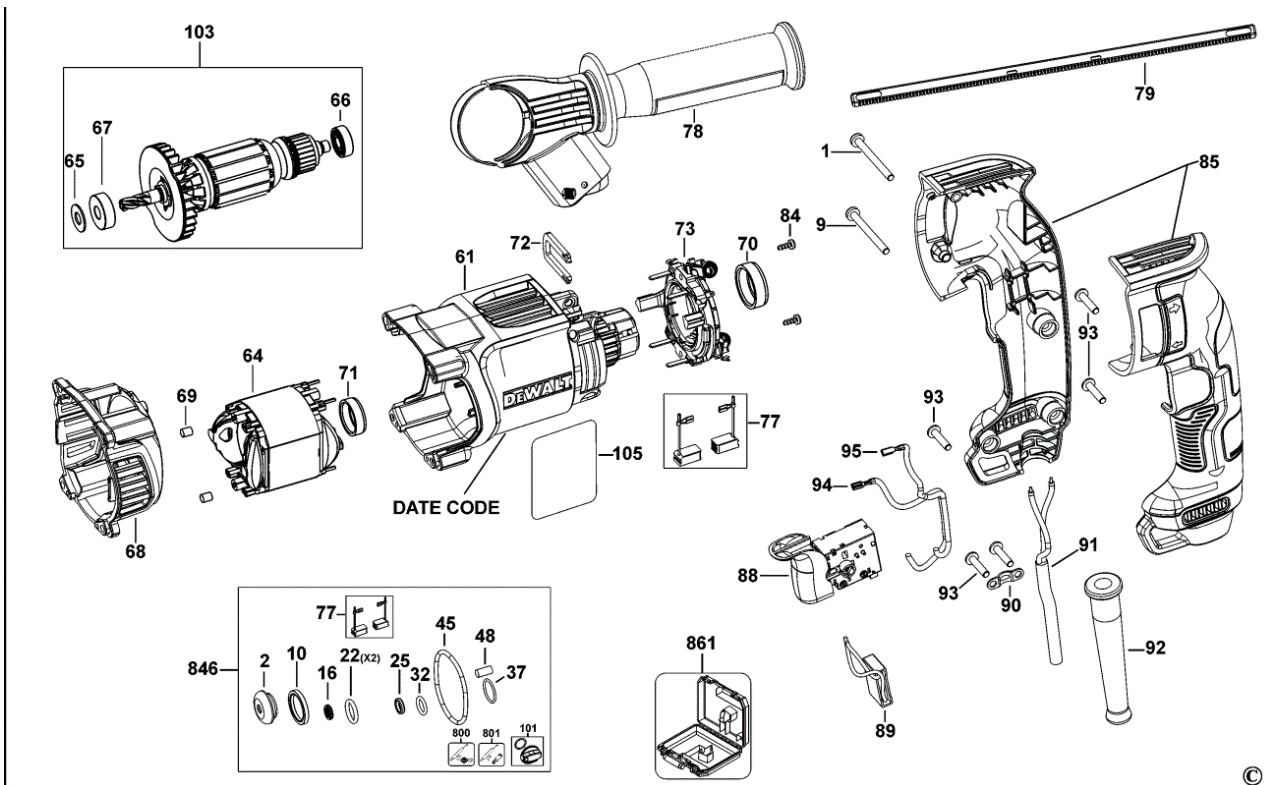

Part Lists & Sheme Rotary hammer SDS plus 800 W, DEWALT D25134R

Gear box:

Handle switch sa:

Part Lists & Sheme Rotary hammer SDS plus 800 W, DEWALT D25134R

Item No.	Product Number	Qty Per	Product Description	Type
1	N325879	1	SCREW	M4 X0.6 X 42
2	323489-00	1	CAP	
3	579212-00	1	RING	
4	N391370	1	TUBE	
5	583890-00	1	BALL 7MM	
6	578387-00	1	WASHER	
7	871690	1	SPRING	
9	330065-16	1	SCREW	M4 X 45 T20
10	577812-00	1	SEAL	
11	577813-00	1	BEARING NEEDLE	
13	577814-00	1	WASHER	
15	584423-01	1	BEARING & SEAL	
16	577139-00	1	SEAL	
17	577814-00	1	WASHER	
18	N322087	1	SPRING	
19	N417736	1	LOCKING RING	
20	N417740	1	GEAR	48T
21	581836-00	1	LOCKING RING	
22	577135-00	1	O RING	19.5 x 3.5
23	577130-00	1	DAMPER	
24	N403105	1	BEAT PIECE	
25	580990-00	1	O RING	
26	N401306	1	WASHER	
27	N361759	1	CLIP	28.4 X 2MM DIA
28	N059509	1	WASHER	
29	N417747	1	BEARING	
32	579699-00	1	O RING	
33	N417751	1	PISTON	
34	N325040	1	WASHER	U
35	N325041	1	BEARING SPINDLE	
36	N417753	1	HOUSING	
37	N264673	1	O RING	22 X 2
38	N418018	1	INTERSHAFT SA	
44	1005844-00	1	WASHER	
45	N264672	1	O RING	64 X 4
47	N417860	1	GEAR	13T
48	1005812-00	1	FELT	
49	N445171	2	SCREW	M4 X 12